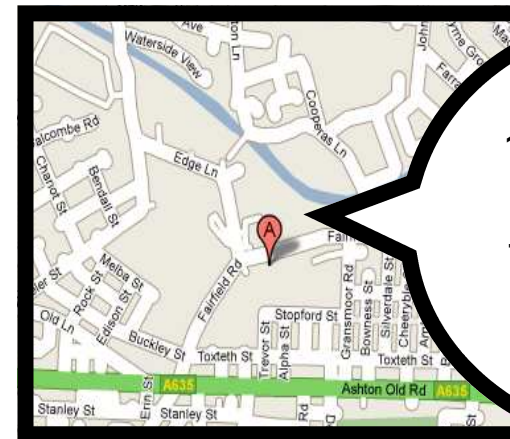

Availability Information (Updated July 2009)

Sporting Edge,
1 Silverlace Avenue,
Openshaw,
M11 1GN
Tel: 0161 301 1412
www.4ct.org.uk